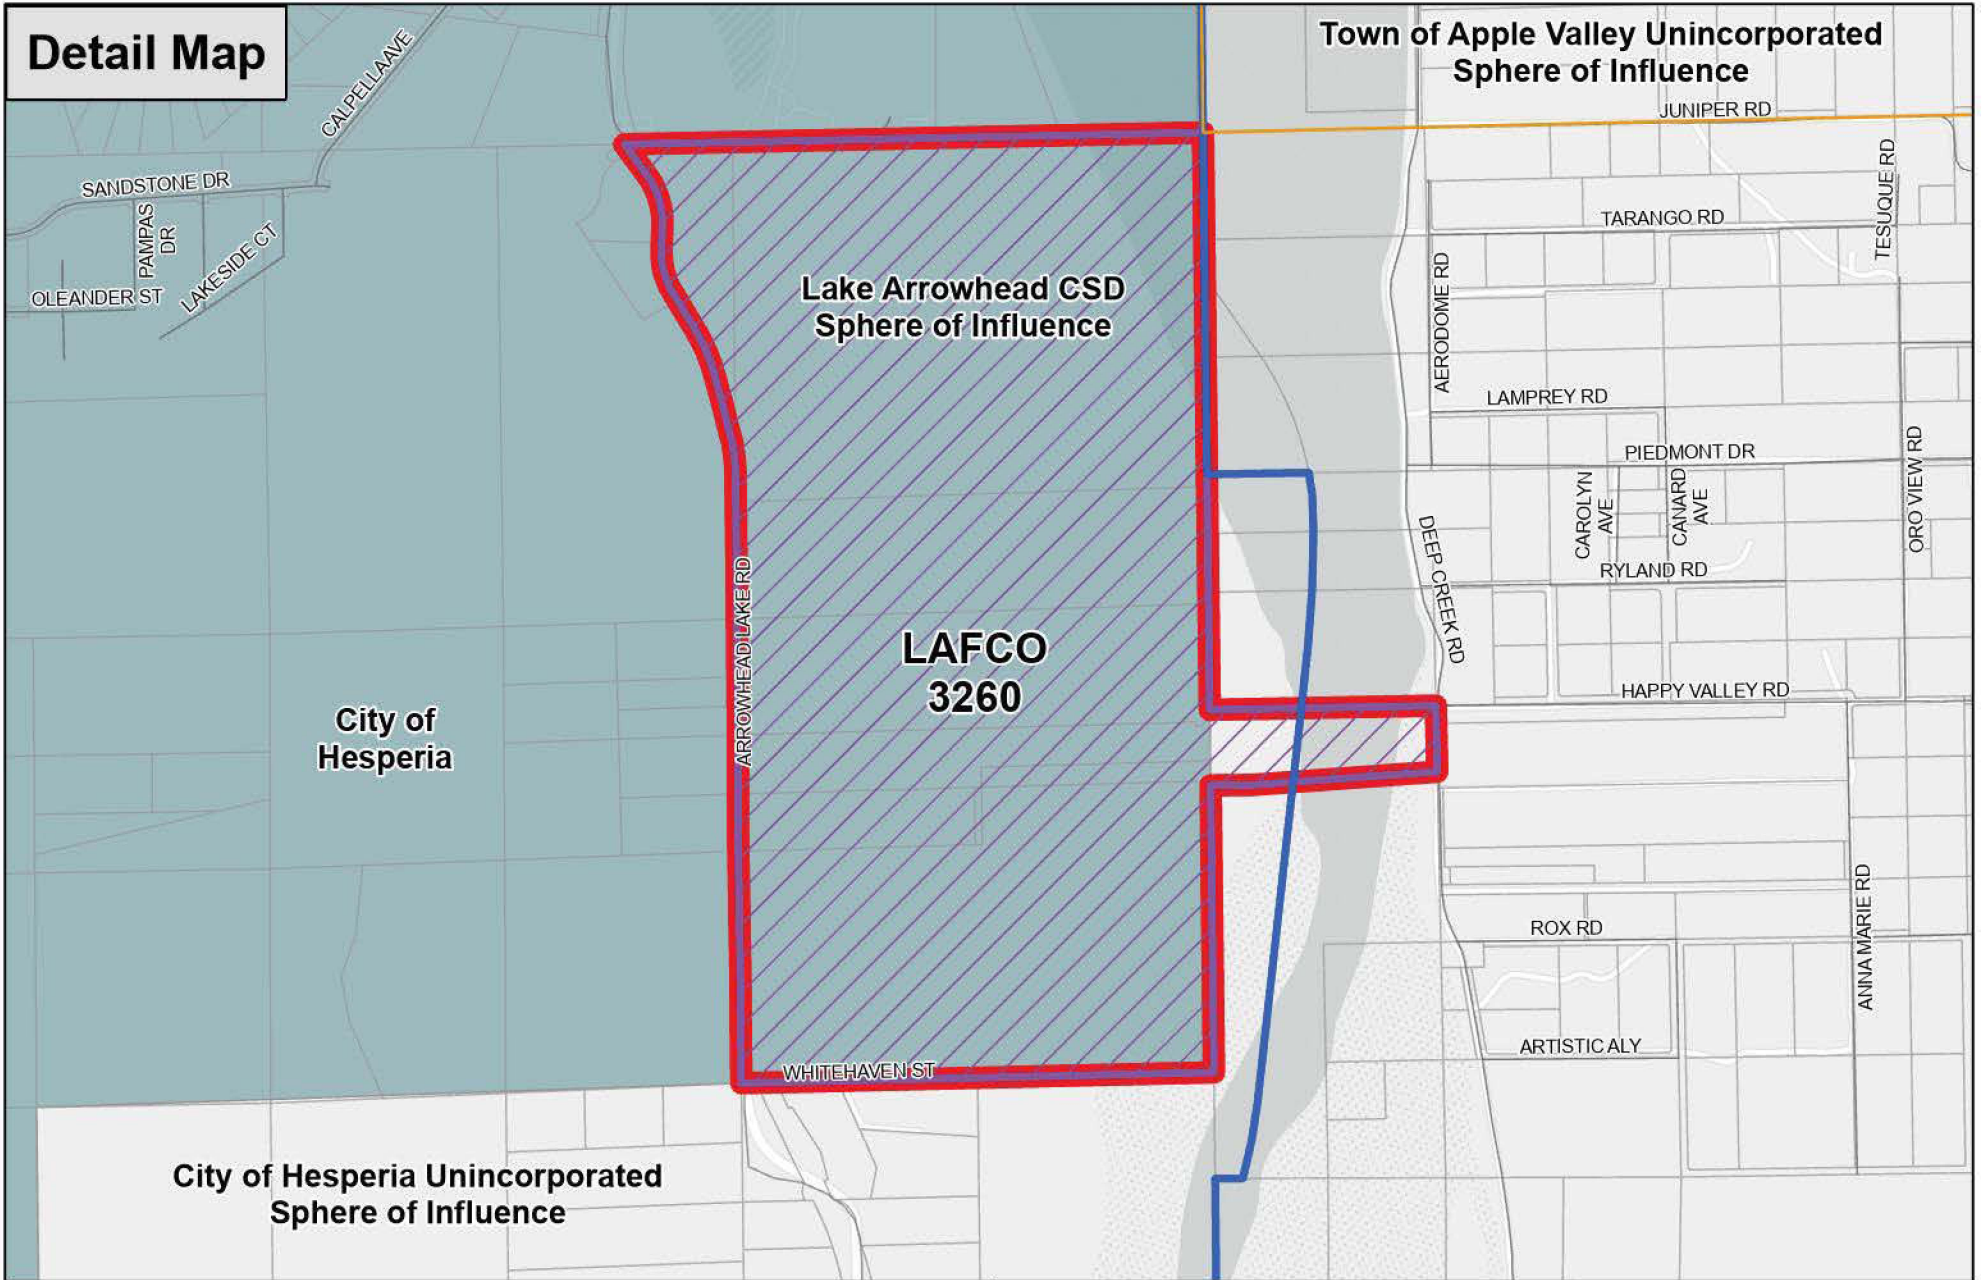

# Overview Map

### LAFCO 3260 - Annexation to the Lake Arrowhead Community Services District (Hesperia Farms Property - District-Owned)

**LAFCO** Disclaimer: The information shown is intended to be used for general display only and is not to be used as an official map.

- Annexation Area
- Lake Arrowhead CSD Sphere of Influence
- Lake Arrowhead CSD
- City of Hesperia
- City of San Bernardino
- Town of Apple Valley Sphere of Influence
- City of Hesperia Sphere of Influence

# Detail Map