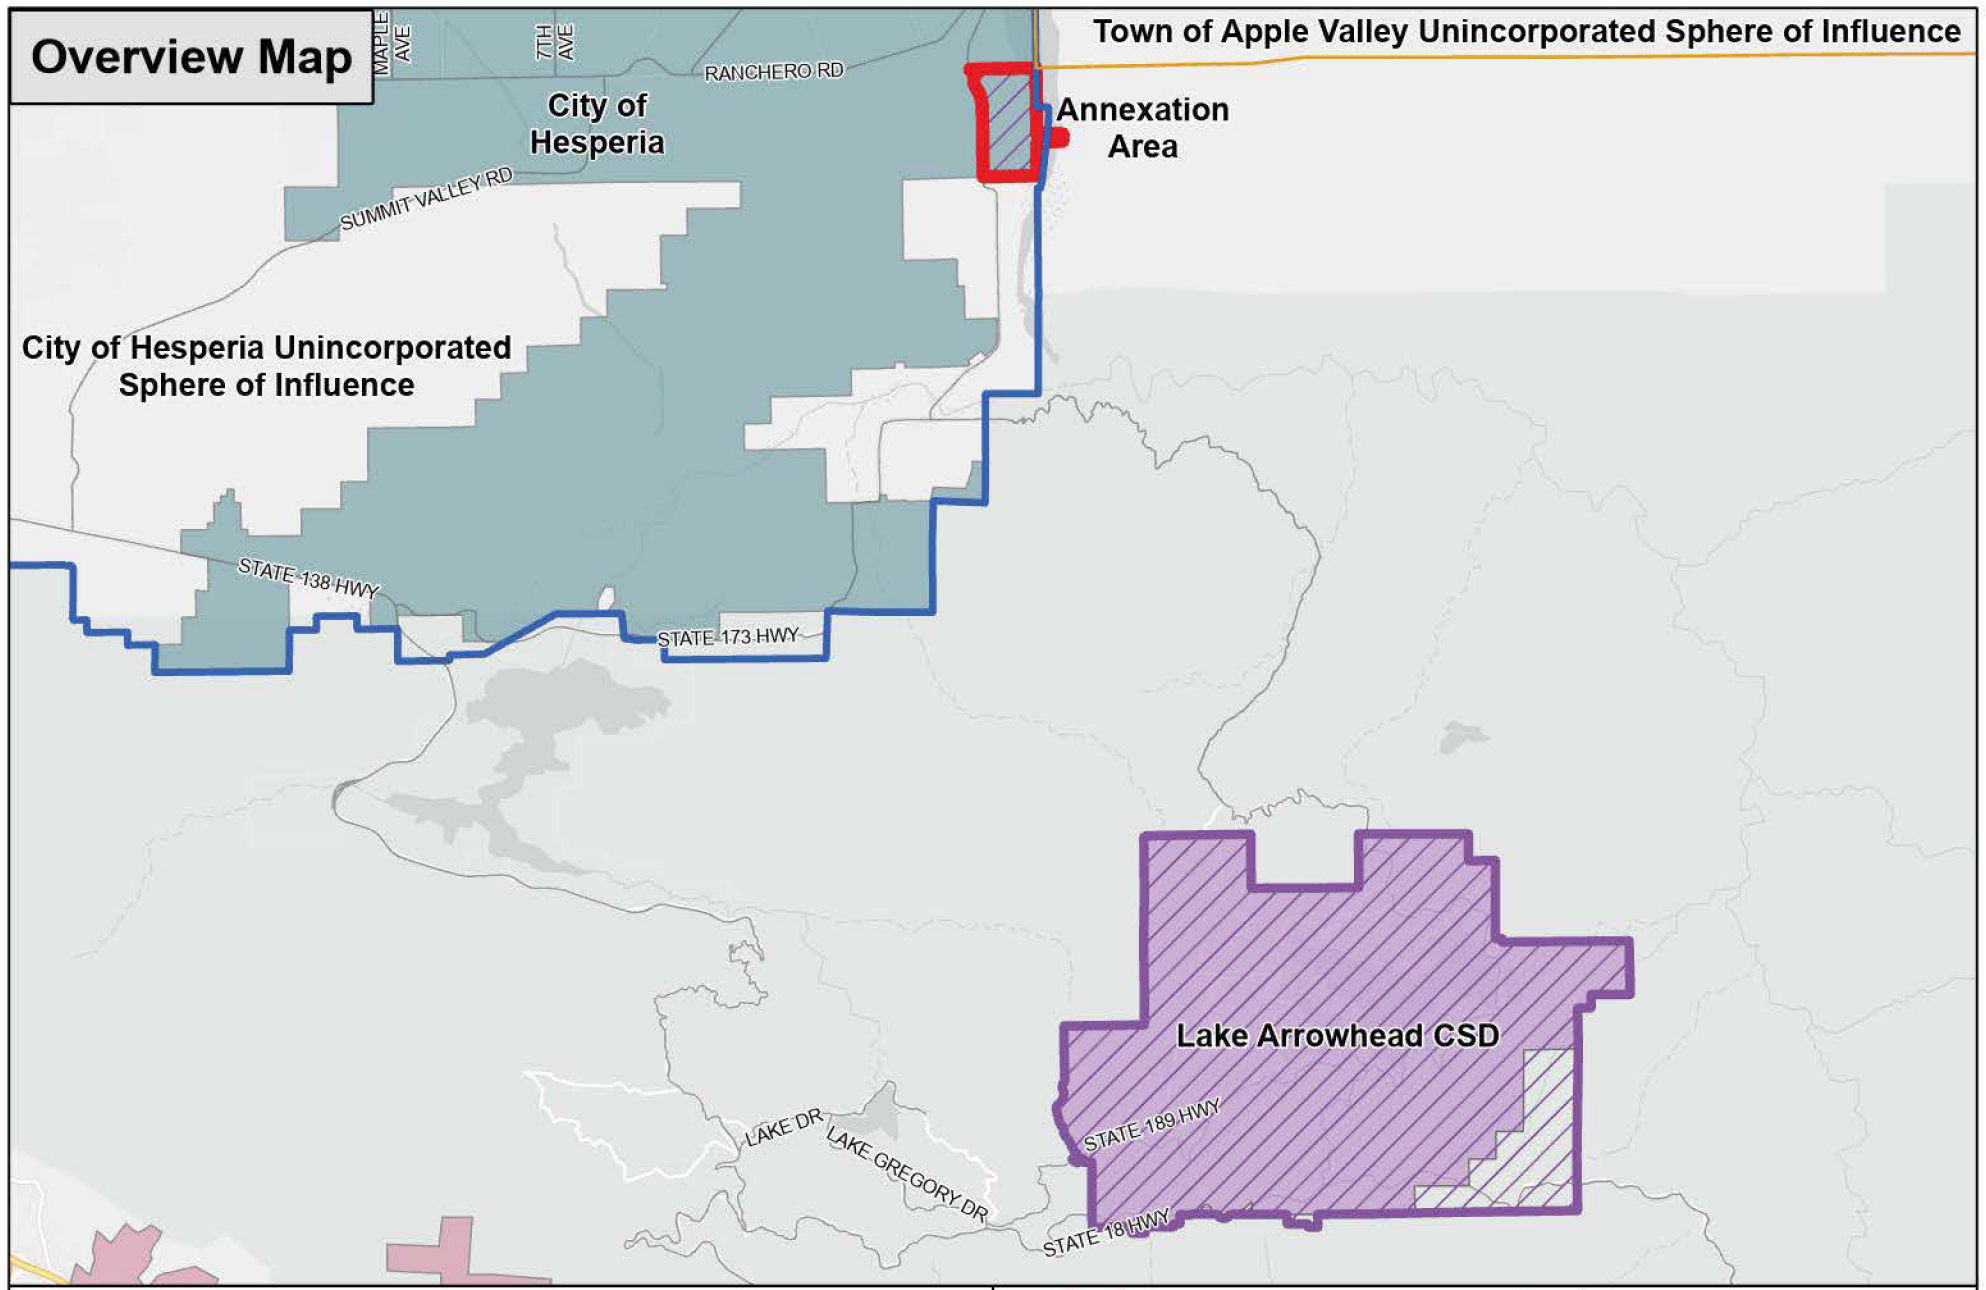

# Overview Map

### LAFCO 3260 - Annexation to the Lake Arrowhead Community Services District (Hesperia Farms Property - District-Owned)

**LAFCO** Disclaimer: The information shown is intended to be used for general display only and is not to be used as an official map.

- Annexation Area
- Lake Arrowhead CSD Sphere of Influence
- Lake Arrowhead CSD
- City of Hesperia
- City of San Bernardino
- Town of Apple Valley Sphere of Influence
- City of Hesperia Sphere of Influence

# Detail Map