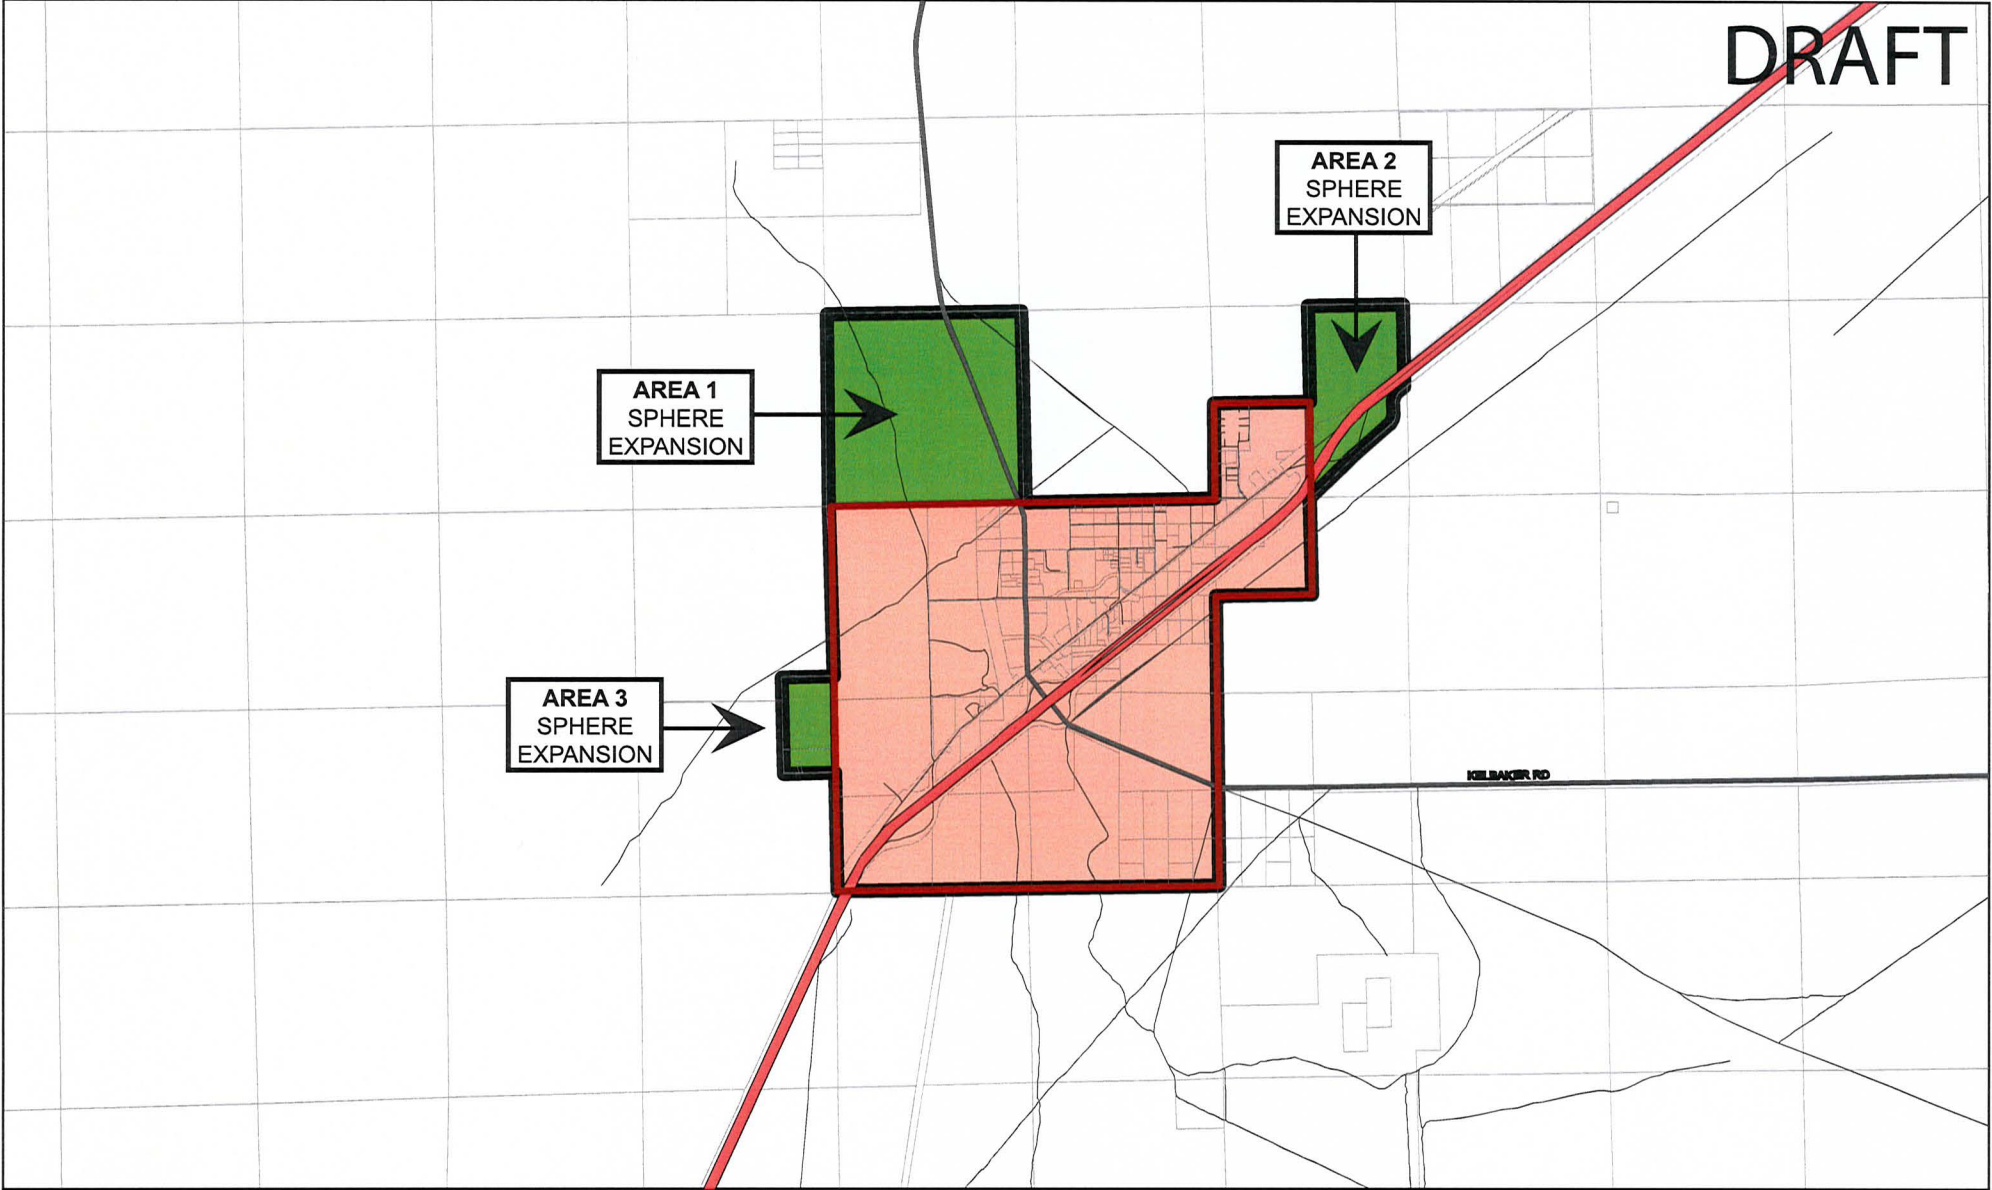

DRAFT

**LAFCO 3159 - SPHERE OF INFLUENCE UPDATE
FOR THE BAKER COMMUNITY SERVICES DISTRICT**
(Sphere of Influence Expansion of a Total of Approximately 976 acres)

- Sphere Expansion
- Baker CSD Existing Sphere
- Baker CSD
- Baker Community
- Freeway
- Major Roads
- Local Roads

EXHIBIT A

EXHIBIT A